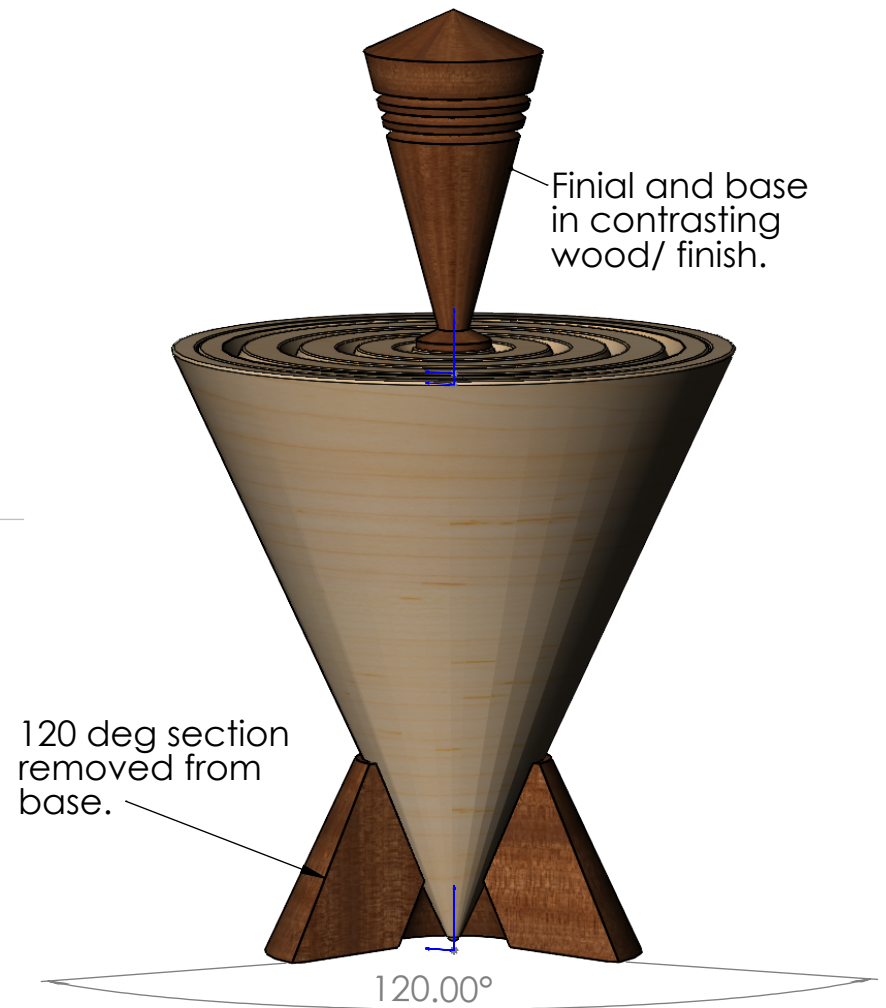

B

4 equally spaced grooves in top/ bottom of lid.

HALF SECTION SCALE 1 : 1

2

1

B

Trent Valley Woodturners
APRIL 2023 COMPETITION
INVERTED CONE BOX

Copyright 2023 ICLwoodturning
 All rights reserved, all wrongs revented.