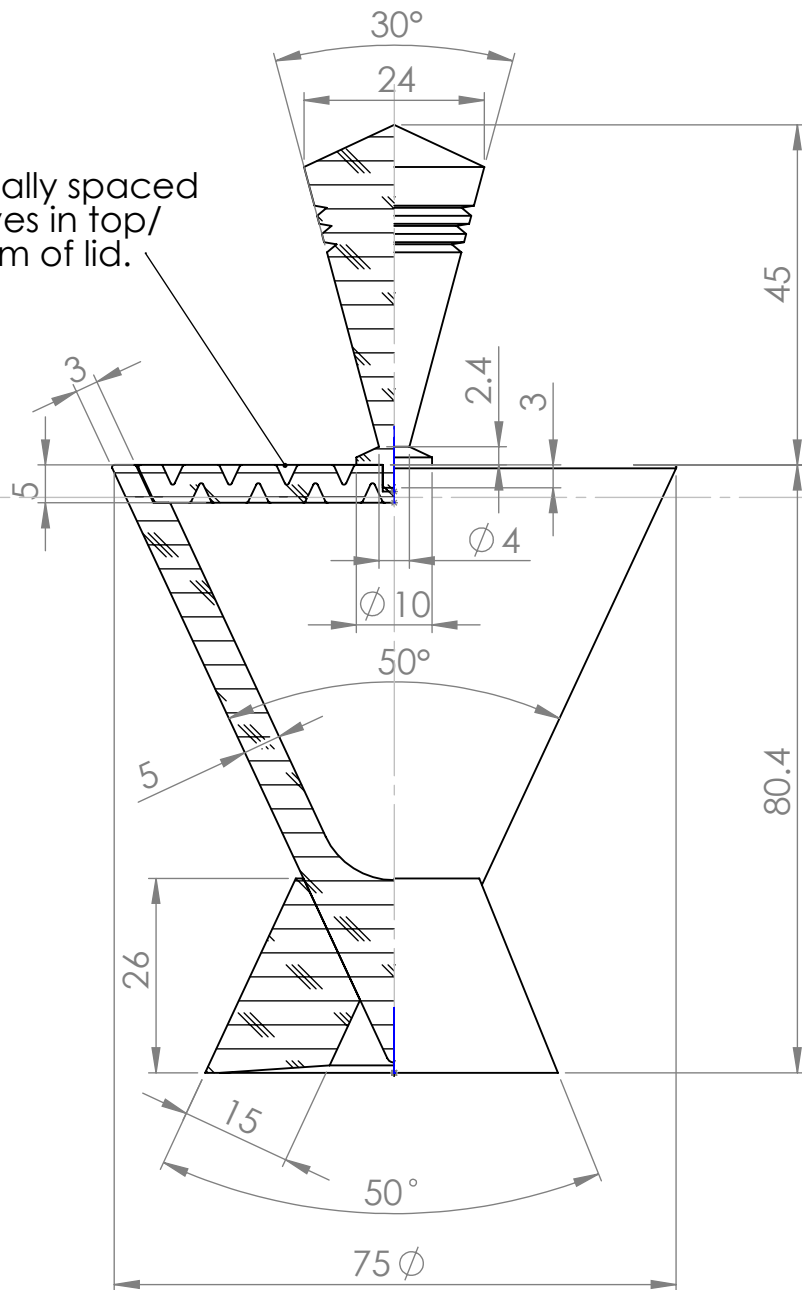

B

4 equally spaced grooves in top/ bottom of lid.

HALF SECTION SCALE 1 : 1

2

1

B

Trent Valley Woodturners
APRIL 2023 COMPETITION
INVERTED CONE BOX

Copyright 2023 ICLwoodturning
 All rights reserved, all wrongs revented.