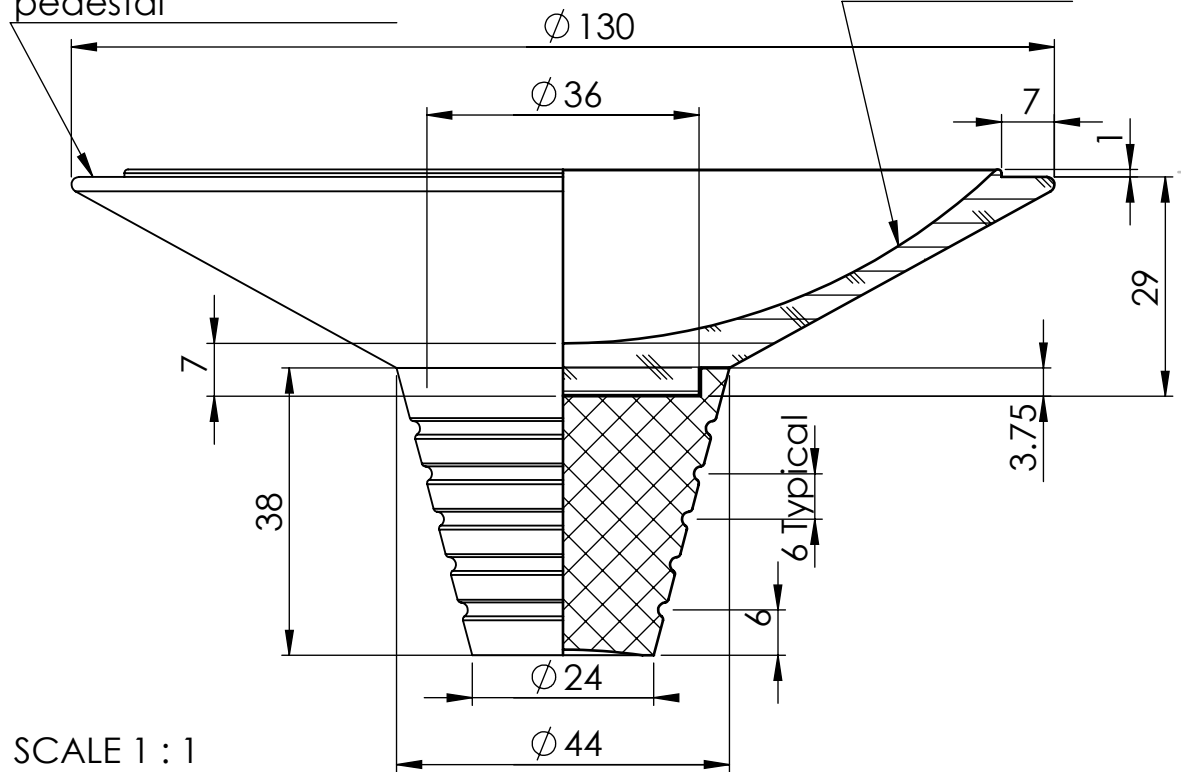

Underside of Bowl  
coloured and/or  
textured (however  
you want)

Pedestal Black  
or Very Dark

5 Grooves

Rim Black  
or Very Dark to match  
pedestal

Inside of Bowl  
Natural

### Trent Valley Woodturners April 2018 Competition

1. Can be made in 1 or 2 pieces